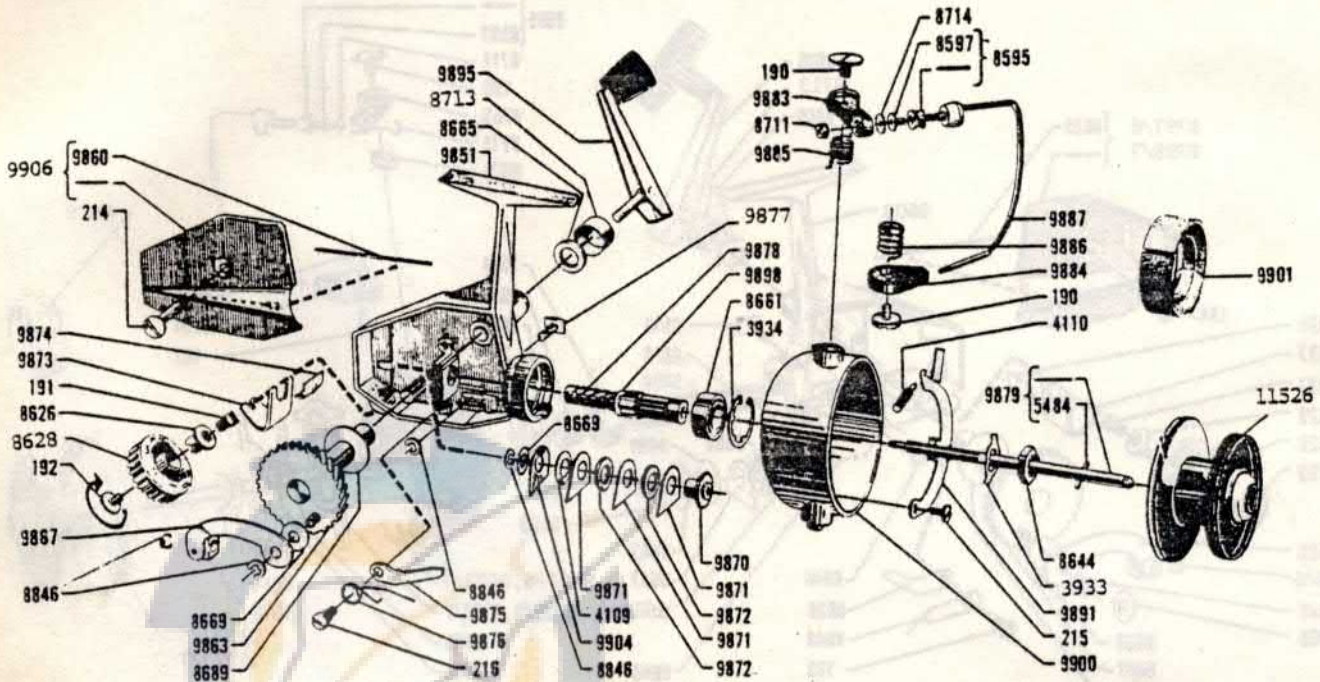

ZEBCO CARDINAL 4

7051 Brake Nut-Black (8628)

11526 (9881)

11247 (3933)

Part No.	Description
190	Screw for Bail Cam
191	Screw for Brake Argmt.
192	Screw for Brake Nut
214	Screw
215	Screw
216	Screw
3933	Locking Washer
3934	Locking Washer
4109	Spring Washer
4110	Spring
5484	Slotted Pin
8595	Line Roller & Bushing
8626	Cashing
8628	Brake Nut
3644	Winding Cap Nut
8661	Ball Bearings
8665	Felt Packing
8669	Washer
8689	Spring Washer
8711	Nut for Bail
8713	Protecting Ring
8714	Protecting Washer
8846	Locking Washer
9851	Housing w/Spring 8686

Part No.	Description
9860	Click Spring
9863	Main Gear Compl.w/Shaft
9867	Connecting Link
9870	Click Washer
9871	Friction Washer
9872	Friction Washer
9873	Brake Arm
9874	Insert Support
9875	Anti-Reverse Hook
9876	Stop Spring
9877	Anti-Reverse Button
9878	Shaft for Worm Gear
9879	Main Shaft
11526	Spool
9883	Bail Arm
9884	Bail Plate
9885	Bail Spring, Right
9886	Bail Spring, Left
9887	Bail
9891	Bail Stopper
9895	Crank Complete
9898	O-Ring
9900	Winding Cup
9901	Arbor for Spool
9904	Spring Washer
9906	Housing Plate